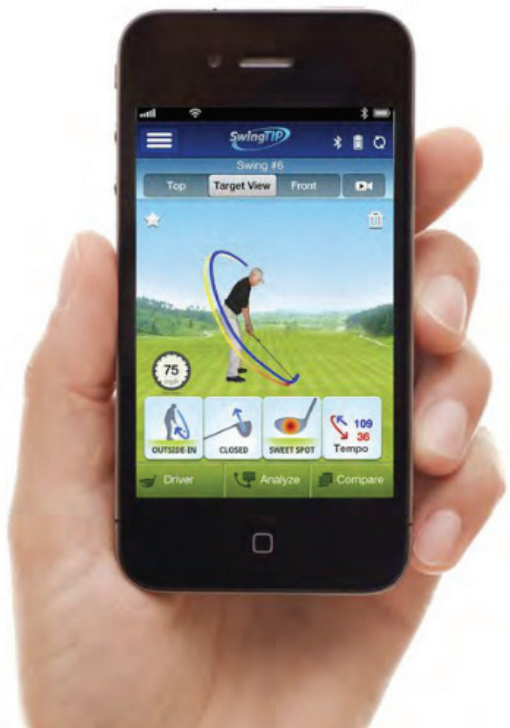

Talk of the Town

THE
NEWEST
TRENDS

MANCENTRAL

SwingTIP

SwingTIP is a sports tech device aimed at helping improve your golf swing. The tiny 3D Bluetooth sensor device attaches to any golf club and transmits real-time swing analysis to your smartphone or tablet. SwingTIP reproduces a 3D animation of your swing alongside key performance metrics and activates your mobile device to auto-video record your swing to show you what happened with your swing, why it happened and how to fix it. SwingTIP pinpoints flaws in your swing plane, path, power and impact aspects, and provides instruction tips and practice drills from renowned coaches. SwingTIP worked with golf pros to help provide real life critiques. Visit www.SwingTIP.com for more info.